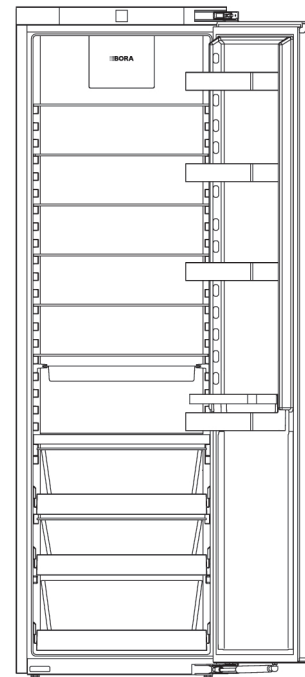

### General product information:

Description:	Built-in refrigerator; total volume: 296 L
Product highlights:	Refrigerator compartment with BORA Fresh zero storage system and BORA Cool odour filter, lights on the sides, easy-to-remove containers on pull-out trays, plenty of functions and flexibility thanks to highly versatile features and accessories.
Recess dimensions:	Height: 1772-1788 mm; width: 560-570 mm; depth: 550-560 mm
Safety and warning information:	See operating and installation instructions
Energy efficiency class:	

### Technical data

Maximum power rating	1.2 A
Supply voltage	220-240 V
Frequency	50-60 Hz
Mains supply cable	2.2 m / country-specific plug
Dimensions (width × height × depth)	559 × 1770 × 546 mm
Weight (incl. accessories/packaging / net)	68.6 kg / 65.4 kg
Total volume	296 L
Refrigeration compartment volume	296 L
of which, BORA Fresh zero	98.4 L
Number of controllable cooling circuits	1
Adjustable temperature range of refrigeration compartment	+3 to +9 °C
Number of refrigeration compartment shelves	8
Number of BORA Fresh zero trays	3
Installation method	Built-in
Max. door front weight	26 kg
Door stop	right variable
Door opening angle	115°
Airborne acoustical noise emission class	B
Airborne acoustical noise emission	33 dB(A)
Energy efficiency class	D
Energy consumption per year	125 kWh/a
Maximum filter service life	1 year