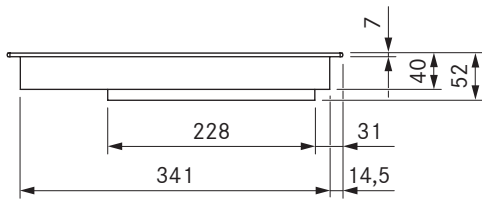

PKFI3 / PKFI3AB

Pro surface induction cooktop
Pro surface induction cooktop All Black

Technical data

Supply voltage	220 - 240 V
Frequency	50/60 Hz
Maximum power consumption	3.68 kW
Maximum power rating	3.68 kW
Minimum fuse protection	1 x 16 A
Power supply cable length	1,5 m
Dimensions (width x depth x height)	370 x 540 x 52 mm
Weight (incl. accessories/packaging)	8.1 kg
Surface material	SCHOTT CERAN®
Cooktop power levels	1 - 9, P
Size of front cooking zone	230 x 230 mm
Size of rear cooking zone	230 x 230 mm
Front cooking zone output	2100 W
Rear cooking zone output	2100 W
Front cooking zone power setting output	3680 W
Rear cooking zone power setting output	3680 W

Scope of delivery

- Surface induction cooktop PKFI3 / PKFI3AB
- 2 x control knobs
- 2 x connection cables for the control knobs
- Connection cable to the extractor
- operating and installation instructions
- mounting straps
- height adjustment plate set
- Power supply cable (1,5m)