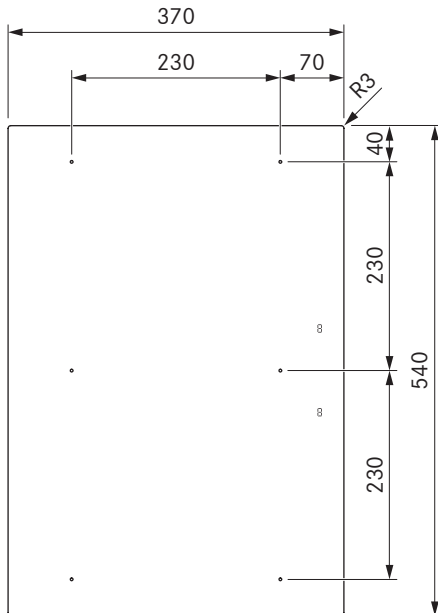

PKFI3 / PKFI3AB

Pro surface induction cooktop
Pro surface induction cooktop All Black

Technical data

Supply voltage	220 - 240 V
Frequency	50/60 Hz
Maximum power consumption	3.68 kW
Maximum power rating	3.68 kW
Minimum fuse protection	1 x 16 A
Power supply cable length	1,5 m
Dimensions (width x depth x height)	370 x 540 x 52 mm
Weight (incl. accessories/packaging)	8.1 kg
Surface material	SCHOTT CERAN®
Cooktop power levels	1 - 9, P
Size of front cooking zone	230 x 230 mm
Size of rear cooking zone	230 x 230 mm
Front cooking zone output	2100 W
Rear cooking zone output	2100 W
Front cooking zone power setting output	3680 W
Rear cooking zone power setting output	3680 W

Scope of delivery

- Surface induction cooktop PKFI3 / PKFI3AB
- 2 x control knobs
- 2 x connection cables for the control knobs
- Connection cable to the extractor
- operating and installation instructions
- mounting straps
- height adjustment plate set
- Power supply cable (1,5m)