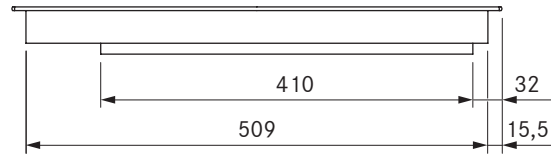

PKFI3 / PKFI3AB

Pro surface induction cooktop
Pro surface induction cooktop All Black

Technical data

Supply voltage	220 - 240 V
Frequency	50/60 Hz
Maximum power consumption	3.68 kW
Maximum power rating	3.68 kW
Minimum fuse protection	1 x 16 A
Power supply cable length	1,5 m
Dimensions (width x depth x height)	370 x 540 x 52 mm
Weight (incl. accessories/packaging)	8.1 kg
Surface material	SCHOTT CERAN®
Cooktop power levels	1 - 9, P
Size of front cooking zone	230 x 230 mm
Size of rear cooking zone	230 x 230 mm
Front cooking zone output	2100 W
Rear cooking zone output	2100 W
Front cooking zone power setting output	3680 W
Rear cooking zone power setting output	3680 W

Product description

- Intuitive control knob
- Oversized surface induction cooking zones
- Performance level display on the cooktop
- Variable heat retention function
- bridging function
- Childproofing feature
- Cooking zone timers
- Timer
- Demo mode
- Pause function

Scope of delivery

- Surface induction cooktop PKFI3 / PKFI3AB
- 2 x control knobs
- 2 x connection cables for the control knobs
- Connection cable to the extractor
- operating and installation instructions
- mounting straps
- height adjustment plate set
- Power supply cable (1,5m)