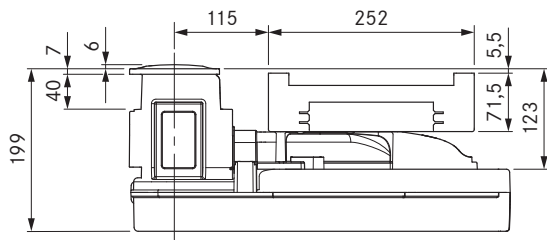

## Technical data

Supply voltage	220 - 240 V
Frequency	50/60 Hz
Maximum power consumption	550 W
Power supply cable length	2 m
Dimensions (width x depth x height)	468 x 540 x 199 mm
Weight (incl. accessories/packaging)	12.5 kg
Surface material	Stainless steel 1.4016
Cooktop extractor power levels	1 - 9, P
duct connection	BORA Ecotube