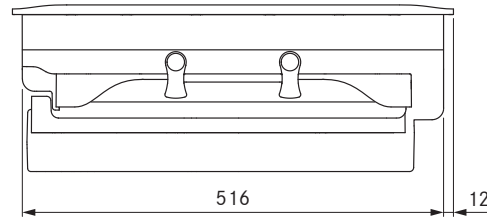

## Technical data

Supply voltage	220 - 240 V
Frequency	50/60 Hz
Maximum power consumption	550 W
Power supply cable length	2 m
Dimensions (width x depth x height)	468 x 540 x 199 mm
Weight (incl. accessories/packaging)	12.5 kg
Surface material	Stainless steel 1.4016
Cooktop extractor power levels	1 - 9, P
duct connection	BORA Ecotube