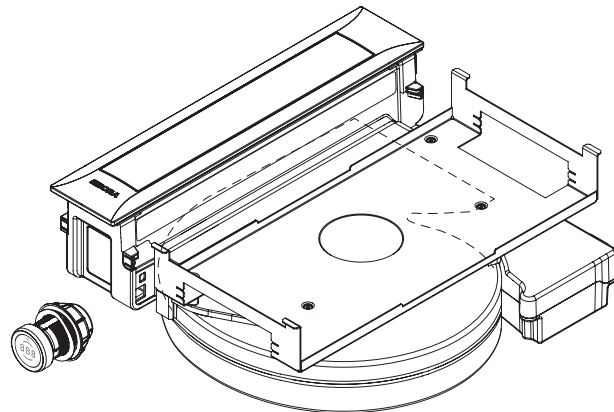

## Technical data

Supply voltage	220 - 240 V
Frequency	50/60 Hz
Maximum power consumption	550 W
Power supply cable length	2 m
Dimensions (width x depth x height)	468 x 540 x 199 mm
Weight (incl. accessories/packaging)	12.5 kg
Surface material	Stainless steel 1.4016
Cooktop extractor power levels	1 - 9, P
duct connection	BORA Ecotube

## Product description

- Intuitive control knob
- Automatic cover flap
- Premium design
- Simple cleaning
- Integrated grease drip pan
- Genuine stainless steel grease filter
- Modular system
- Automatic extractor control
- Maximum storage space
- Integrated fan