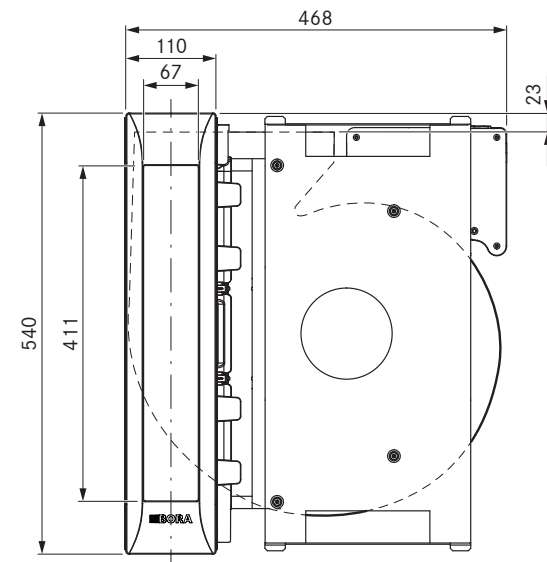

## Technical data

Supply voltage	220 - 240 V
Frequency	50/60 Hz
Maximum power consumption	550 W
Power supply cable length	2 m
Dimensions (width x depth x height)	468 x 540 x 199 mm
Weight (incl. accessories/packaging)	12.5 kg
Surface material	Stainless steel 1.4016
Cooktop extractor power levels	1 - 9, P
duct connection	BORA Ecotube