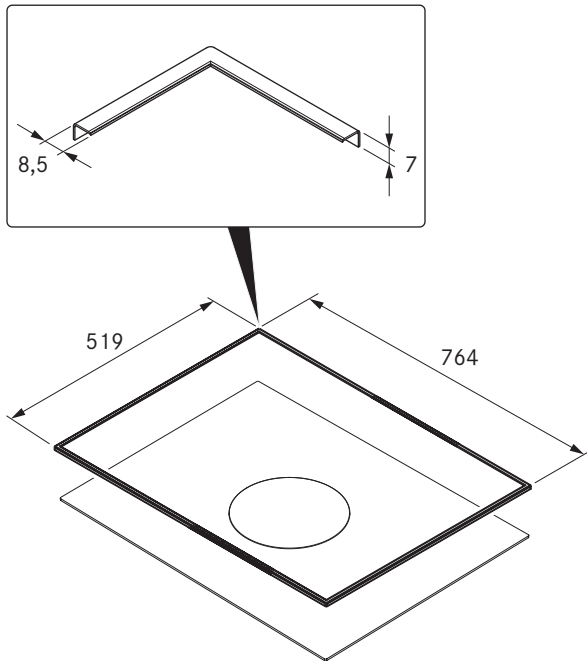

BKR760

BORA cooktop frame for width 760mm

technical data

Dimensions (WxDxH)	764 x 519 x 7 mm
Material	Brushed stainless steel
Glue setting time	24 h

Product description

- Protection of glass ceramics
- Simple installation
- High-quality material
- matching accessories

Scope of delivery

- BKR760 cooktop frame with adhesive tape
- sealing tape
- Glass cleaning cloth
- height adjustment plate set
- installation instructions

BKR830

BORA cooktop frame for width 830mm

technical data

Dimensions (WxDxH)	834 x 519 x 7 mm
Material	Brushed stainless steel
Glue setting time	24 h

Product description

- Protection of glass ceramics
- Simple installation
- High-quality material
- matching accessories

Scope of delivery

- BKR830 cooktop frame with adhesive tape
- sealing tape
- Glass cleaning cloth
- height adjustment plate set
- installation instructions