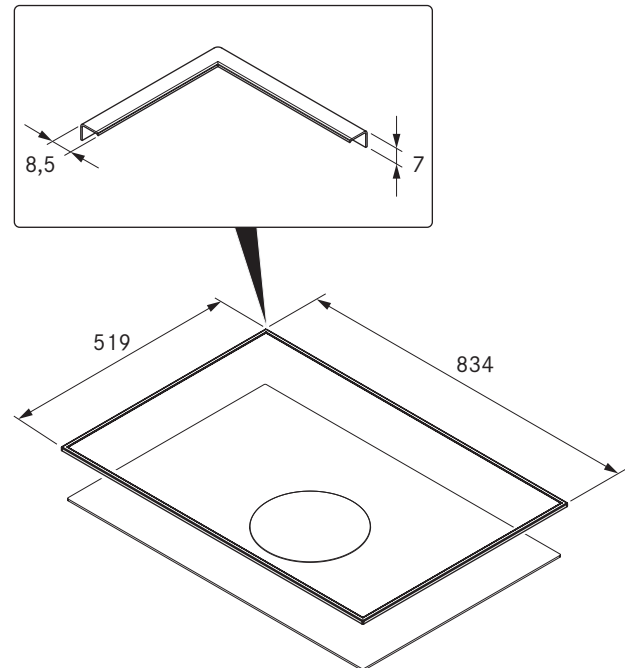

BKR760

BORA cooktop frame for width 760mm

technical data

Dimensions (WxDxH)	764 x 519 x 7 mm
Material	Brushed stainless steel
Glue setting time	24 h

Product description

- Protection of glass ceramics
- Simple installation
- High-quality material
- matching accessories

Scope of delivery

- BKR760 cooktop frame with adhesive tape
- sealing tape
- Glass cleaning cloth
- height adjustment plate set
- installation instructions

BKR830

BORA cooktop frame for width 830mm

technical data

Dimensions (WxDxH)	834 x 519 x 7 mm
Material	Brushed stainless steel
Glue setting time	24 h

Product description

- Protection of glass ceramics
- Simple installation
- High-quality material
- matching accessories

Scope of delivery

- BKR830 cooktop frame with adhesive tape
- sealing tape
- Glass cleaning cloth
- height adjustment plate set
- installation instructions