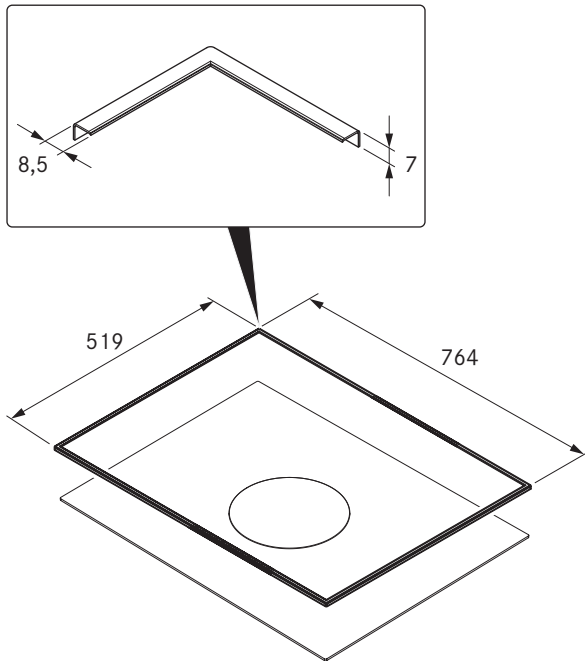

BKR760

BORA cooktop frame for width 760mm

technical data

Adhesive setting time	24 h
Material	Brushed stainless steel
Dimensions (WxDxH)	764 x 519 x 7 mm

Product description

- Protection of glass ceramics
- Simple installation
- High-quality material
- matching accessories

Scope of delivery

- BKR760 cooktop frame with adhesive tape
- sealing tape
- Glass cleaning cloth
- height adjustment plate set
- installation instructions

BKR830

BORA cooktop frame for width 830mm

technical data

Adhesive setting time	24 h
Material	Brushed stainless steel
Dimensions (WxDxH)	834 x 519 x 7 mm

Product description

- Protection of glass ceramics
- Simple installation
- High-quality material
- matching accessories

Scope of delivery

- BKR830 cooktop frame with adhesive tape
- sealing tape
- Glass cleaning cloth
- height adjustment plate set
- installation instructions