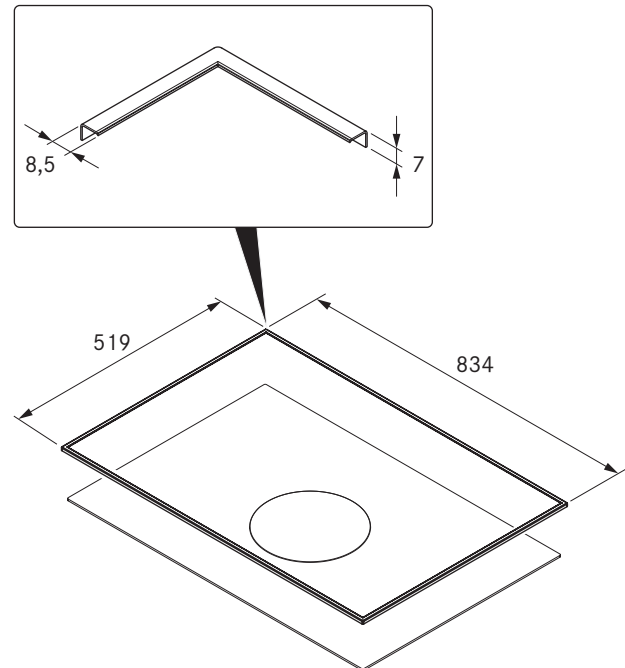

BKR760

BORA cooktop frame for width 760mm

technical data

Adhesive setting time	24 h
Material	Brushed stainless steel
Dimensions (WxDxH)	764 x 519 x 7 mm

Product description

- Protection of glass ceramics
- Simple installation
- High-quality material
- matching accessories

Scope of delivery

- BKR760 cooktop frame with adhesive tape
- sealing tape
- Glass cleaning cloth
- height adjustment plate set
- installation instructions

BKR830

BORA cooktop frame for width 830mm

technical data

Adhesive setting time	24 h
Material	Brushed stainless steel
Dimensions (WxDxH)	834 x 519 x 7 mm

Product description

- Protection of glass ceramics
- Simple installation
- High-quality material
- matching accessories

Scope of delivery

- BKR830 cooktop frame with adhesive tape
- sealing tape
- Glass cleaning cloth
- height adjustment plate set
- installation instructions