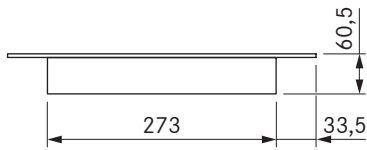

CCB 1

BORA HiLight glass ceramic cooktop with roaster

Technical data

Supply voltage	220 - 240 V
Frequency	50 Hz
Maximum power consumption	1.4 kW
Maximum power rating	1.4 kW
Fuse protection	1 x 16 A
Power levels	1 - 9
Weight (incl. accessories/packaging)	6.7 kg
Surface material	SCHOTT CERAN®
Power supply cable	2 m (L, N, PE)
Dimensions (WxDxH)	340 x 515 x 60.5 mm
Front cooking zone size	207 x 323 mm
Front cooking zone power	1400 W