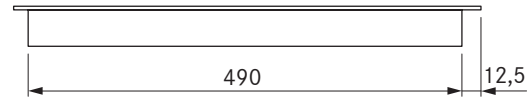

CCB 1

BORA HiLight glass ceramic cooktop with roaster

Technical data

Supply voltage	220 - 240 V
Frequency	50 Hz
Maximum power consumption	1.4 kW
Maximum power rating	1.4 kW
Fuse protection	1 x 16 A
Power levels	1 - 9
Weight (incl. accessories/packaging)	6.7 kg
Surface material	SCHOTT CERAN®
Power supply cable	2 m (L, N, PE)
Dimensions (WxDxH)	340 x 515 x 60.5 mm
Front cooking zone size	207 x 323 mm
Front cooking zone power	1400 W

Product description

- Automatic cut-off
- Pause function
- Automatic heat-up function
- Heat retention function
- Timer function
- Residual heat display
- Childproofing feature
- The UGPC 1 grill pan is specially designed for use with the CCB1 cooktop