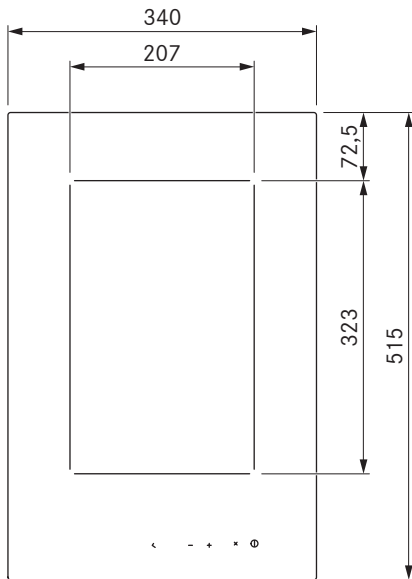

CCB 1

BORA HiLight glass ceramic cooktop with roaster

Technical data

Supply voltage	220 - 240 V
Frequency	50 Hz
Maximum power consumption	1.4 kW
Maximum power rating	1.4 kW
Fuse protection	1 x 16 A
Power levels	1 - 9
Weight (incl. accessories/packaging)	6.7 kg
Surface material	SCHOTT CERAN®
Power supply cable	2 m (L, N, PE)
Dimensions (WxDxH)	340 x 515 x 60.5 mm
Front cooking zone size	207 x 323 mm
Front cooking zone power	1400 W