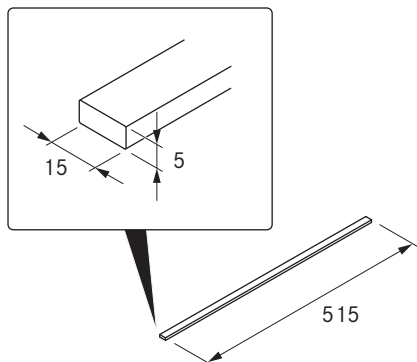

USL515 / USL515AB

BORA side frame for cooktop depth 515mm

BORA side frame for cooktop depth 515mm All Black

technical data

Dimensions (WxDxH)	15 x 515 x 5 mm
Material	Brushed stainless steel
Glue setting time	24 h

Product description

- Protection of glass ceramics
- Simple installation
- High-quality material
- matching accessories

Scope of delivery

- 2 x side frame USL515 / USL515AB
- Cleaning cloth
- installation instructions