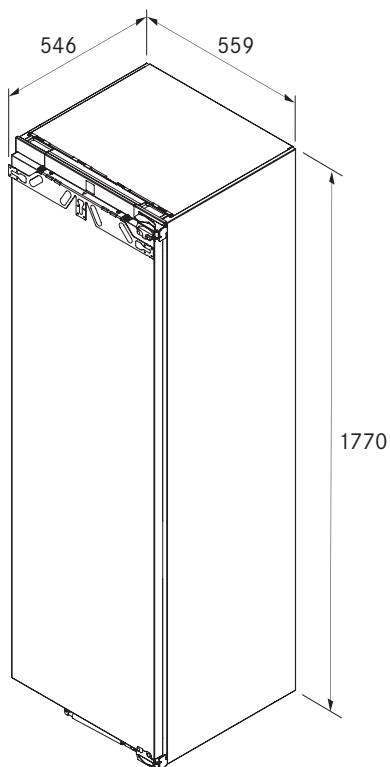

C178KGF

Cool refrigerator with 4-star freezer compartment

Technical data

Maximum power rating	1,2 A
Supply voltage	220-240 V ~
Frequency	50-60 Hz
Number of controllable cooling circuits	1
Adjustable temperature range of refrigeration compartment	+3 °C to +9 °C
Number of BORA Fresh zero trays	3
Maximum filter service life	1 year
Number of refrigeration compartment shelves	8
Defrost procedure	automatic
Storage time in the event of a fault acc. to GS	14 h
Freezing capacity in 24 h acc. to GS	2 kg / 24 h
Installation method	Built-in device
Max. door front weight for refrigeration compartment/ freezer compartment	26 kg
Door hinge side	right changeable
Door opening angle	115°
Power supply cable type	country-specific
Dimensions (width x height x depth)	560 - 570 x 1772 - 1778 x 550 mm
Weight	65,6 kg
Weight (incl. accessories/packaging)	70,1 kg
Total volume	276 l
Refrigeration compartment volume	151,3 l
of which, BORA Fresh zero	98,4 l
Freezer compartment volume	27,1 l

Product description

- BORA Fresh zero
- 4-star freezer compartment incl. Smart Frost
- Premium design
- Easy to use
- Broad range of functions and outstanding flexibility
- Features packages and accessories individually selectable
- Simple cleaning
- BORA Connect - connectivity integrated

Operation

- Set temperature for refrigerator compartment (3 °C to 9 °C)
- BORA Connect
- Cleaning
- Power Cool
- Party
- Eco
- Holiday
- Lock

Features / Functions

- 4x height-adjustable glass plates
- 3x height-adjustable tinned foods storage shelf incl. silicone mat
- 3x removable BORA Fresh zero drawers incl. pull-out shelves and 2x humidity regulating cover
- 1x multi-tray incl. holding bars
- 1x parting layer incl. multi-pad
- 1x odour filter
- 1x ventilator cover
- Refrigerator section dry back panel
- Steamed drawers