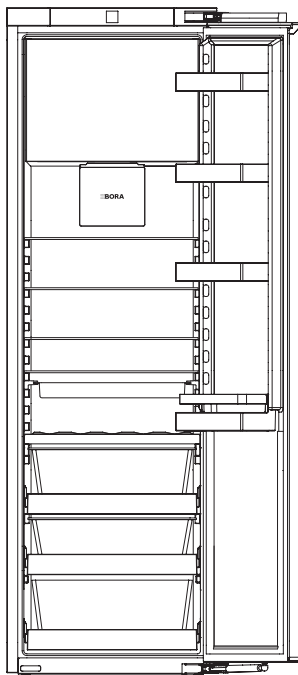

C178KGF

Cool refrigerator with 4-star freezer compartment

Technical data

Maximum power rating	1,2 A
Supply voltage	220-240 V ~
Frequency	50-60 Hz
Number of controllable cooling circuits	1
Adjustable temperature range of refrigeration compartment	+3 °C to +9 °C
Number of BORA Fresh zero trays	3
Maximum filter service life	1 year
Number of refrigeration compartment shelves	8
Defrost procedure	automatic
Storage time in the event of a fault acc. to GS	14 h
Freezing capacity in 24 h acc. to GS	2 kg / 24 h
Installation method	Built-in device
Max. door front weight for refrigeration compartment/ freezer compartment	26 kg
Door hinge side	right changeable
Door opening angle	115°
Power supply cable type	country-specific
Dimensions (width x height x depth)	560 - 570 x 1772 - 1778 x 550 mm
Weight	65,6 kg
Weight (incl. accessories/packaging)	70,1 kg
Total volume	276 l
Refrigeration compartment volume	151,3 l
of which, BORA Fresh zero	98,4 l
Freezer compartment volume	27,1 l

Product description

- BORA Fresh zero
- 4-star freezer compartment incl. Smart Frost
- Premium design
- Easy to use
- Broad range of functions and outstanding flexibility
- Features packages and accessories individually selectable
- Simple cleaning
- BORA Connect - connectivity integrated

Operation

- Set temperature for refrigerator compartment (3 °C to 9 °C)
- BORA Connect
- Cleaning
- Power Cool
- Party
- Eco
- Holiday
- Lock

Features / Functions

- 4x height-adjustable glass plates
- 3x height-adjustable tinned foods storage shelf incl. silicone mat
- 3x removable BORA Fresh zero drawers incl. pull-out shelves and 2x humidity regulating cover
- 1x multi-tray incl. holding bars
- 1x parting layer incl. multi-pad
- 1x odour filter
- 1x ventilator cover
- Refrigerator section dry back panel
- Steamed drawers