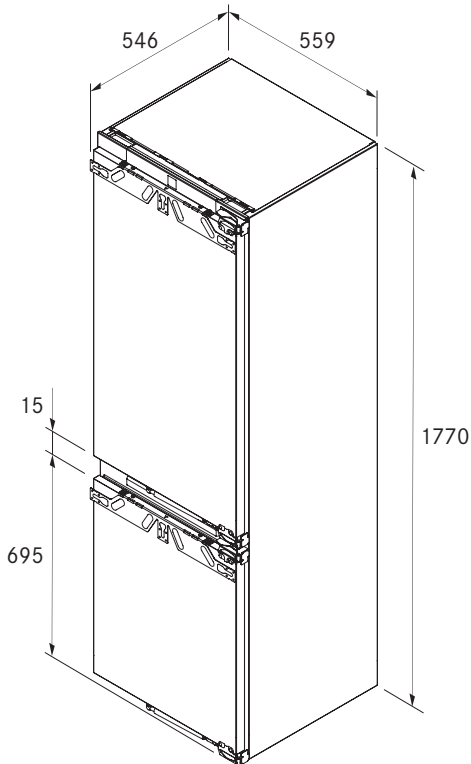

### Technical data

Maximum power rating	1,4 A
Supply voltage	220-240 V ~
Frequency	50-60 Hz
Number of controllable cooling circuits	2
Adjustable temperature range of refrigeration compartment	+3 °C to +9 °C
Number of BORA Fresh zero trays	2
Maximum filter service life	1 year
Number of refrigeration compartment shelves	5
Freezer compartment temperature range	-15 °C to -26 °C
Defrost procedure	NoFrost
Storage time in the event of a fault acc. to GS	9 h
Freezing capacity in 24 h acc. to GS	6 kg / 24 h
Number of drawers in the freezer compartment	3
Installation method	Built-in device
Max. door front weight for refrigeration compartment/ freezer compartment	18/12
Door hinge side	right changeable
Door opening angle	115°
Power supply cable type	country-specific
Dimensions (width x height x depth)	560 - 570 x 1772 - 1778 x 550 mm
Weight	69,5 Kg
Weight (incl. accessories/packaging)	73,5 Kg
Total volume	245 l
Refrigeration compartment volume	175 l
of which, BORA Fresh zero	71 l
Freezer compartment volume	70 l

### Features / Functions

- 3x height-adjustable glass plates
- 3x height-adjustable tinned foods storage shelf incl. silicone mat
- 2x removable BORA Fresh zero drawers incl. pull-out shelves and 1x humidity regulating cover
- 1x multi-tray incl. holding bars
- 1x parting layer incl. multi-pad
- 1x odour filter
- 1x ventilator cover
- 3x freezer drawers
- Refrigerator section dry back panel