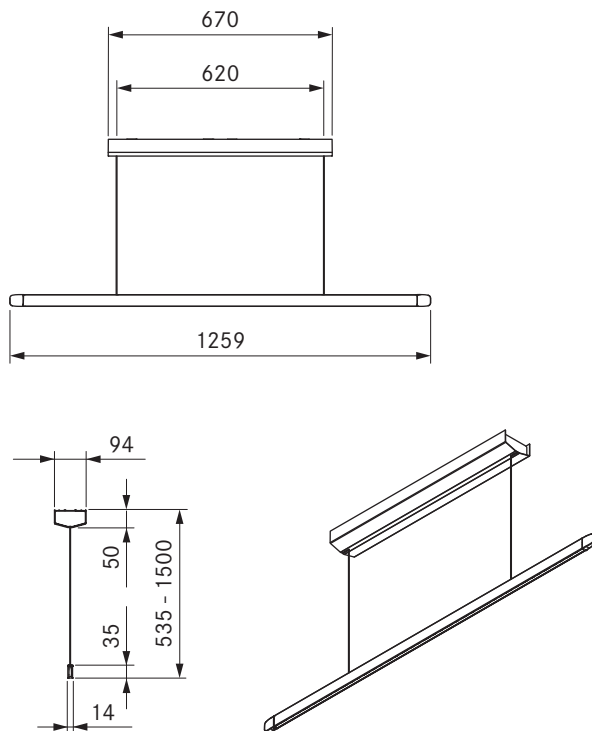

LHMSW / LHMMG / LHMRG

Horizon pendant light move – black
Horizon pendant light move – moss green
Horizon pendant light move – rose gold

Technical data

Lighting type	Pendant light
Supply voltage	220 - 240 V
Frequency	50 - 60 Hz
Maximum power consumption	40 W
Connection clamp	3 pole
Lighting control system	Gesture control
Dimmable	Yes
Bulb	LED
Light colour	warm white - cool white
Colour temperature	2700 K - 5000 K
Colour rendering index (Ra)	CRI > 90
Lux	1600 lm direct / 770 lm indirect
Direct beam angle	63°
Indirect beam angle	69°
Service life	> 50000 h
Switching cycles	min. 50000
Surface material	Metal / Plastic
Protection class	1
Protection rating	IP 20
Ceiling housing dimensions (W x D x H)	670 x 94 x 50 mm
Light dimensions (W x D x H)	1259 x 14 x 35 mm
Weight (incl. accessories/packaging)	4,4 kg
Power consumption in standby mode	< 0.5 W

Product description

- High quality and aesthetically pleasing
- Compact 2-in-1 lighting
- Simple operation through gesture controls
- Steplessly height-adjustable on the lighting fixture

Scope of delivery