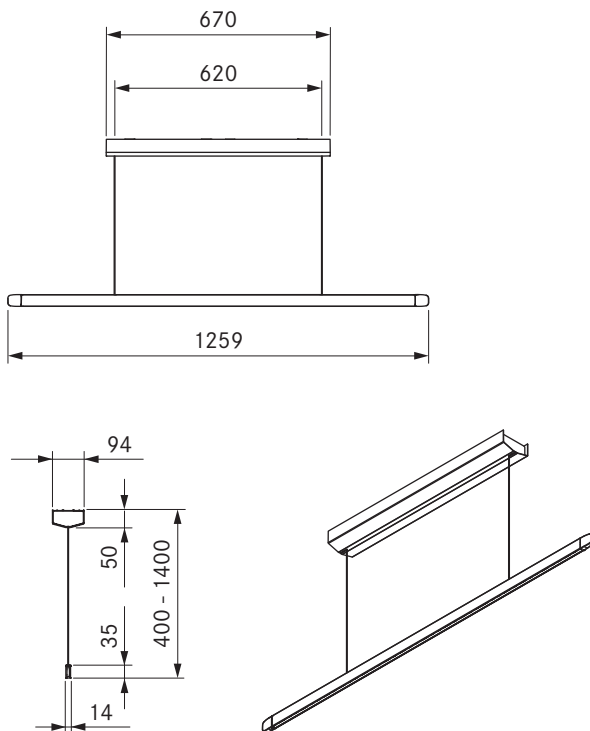

LHMSW / LHMMG / LHMRG

Horizon pendant light move – black
Horizon pendant light move – moss green
Horizon pendant light move – rose gold

Technical data

Lighting type	Pendant light
Supply voltage	220 - 240 V
Frequency	50 - 60 Hz
Maximum power consumption	40 W
Connection clamp	3 pole
Lighting control system	Gesture control
Dimmable	Yes
Bulb	LED
Light colour	warm white - cool white
Colour temperature	2700 K - 5000 K
Lux	1600 lm direct / 770 lm indirect
Direct beam angle	63°
Indirect beam angle	69°
Service life	> 50000 h
Switching cycles	min. 50000
Surface material	Metal / Plastic
Protection class	1
Protection rating	IP 20
Ceiling housing dimensions (W x D x H)	670 x 94 x 50 mm
Light dimensions (W x D x H)	1259 x 14 x 35 mm
Weight (incl. accessories/packaging)	4,4 kg
Power consumption in standby mode	< 0.5 W

Product description

- High quality and aesthetically pleasing
- Compact 2-in-1 lighting
- Simple operation through gesture controls
- Steplessly height-adjustable on the lighting fixture

Scope of delivery