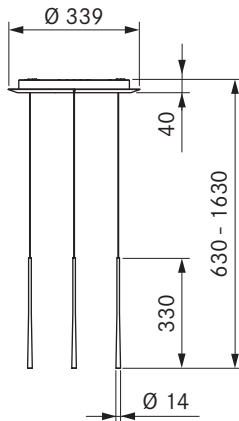

LSZSW / LSZMG / LSZRG

Stars pendant light 3-light circular – black

Stars pendant light 3-light circular – moss green

Stars pendant light 3-light circular – rose gold

Technical data

Lighting type	Pendant light
Supply voltage	220 - 240 V
Frequency	50 - 60 Hz
Maximum power consumption	10,5 W
Connection clamp	3 pole
Lighting control system	Pushbutton / DALI
Dimmable	Yes
Bulb	LED
Light colour	warm white
Colour temperature	2700 K
Colour rendering index (Ra)	CRI > 90
Lux	690 lm
Direct beam angle	46°
Service life	> 50000 h
Switching cycles	min. 50000
Surface material	Metal / Plastic
Protection class	1
Protection rating	IP 20
Ceiling housing dimensions (D x H)	393 x 40 mm
Light dimensions (D x H)	14 x 330 mm
Weight (incl. accessories/packaging)	3,6 kg
Power consumption in standby mode	0.5 W

Product description

- DALI-controlled

Scope of delivery

- Stars pendant light 3-light circular
- Operating and installation instructions
- Drilling template

Product- and planning instructions

- Fixing elements must be provided at the installation site.