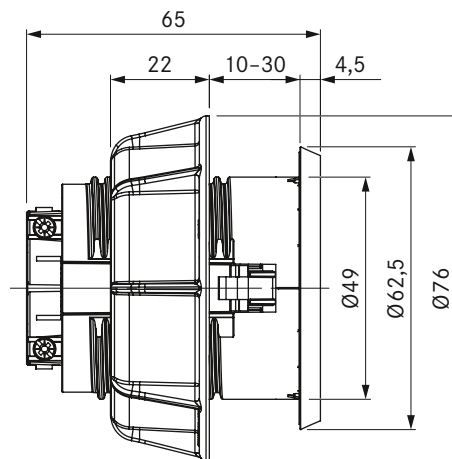

### technical data

Supply voltage	220-240 V
Maximum rated power	13 A (type G)
Dimensions (diameter)	62.5 mm
Dimensions (thickness)	4.5 mm

### Product description

- A practical way of connecting electrical domestic appliances
- Stainless steel trim ring
- Matt black plastic socket
- Only for unit installation in kitchen cupboards with a front thickness of 10 mm to 30 mm

### technical data

Supply voltage	220-240 V
Maximum rated power	16 A (type L)
Dimensions (diameter)	62.5 mm
Dimensions (thickness)	4.5 mm