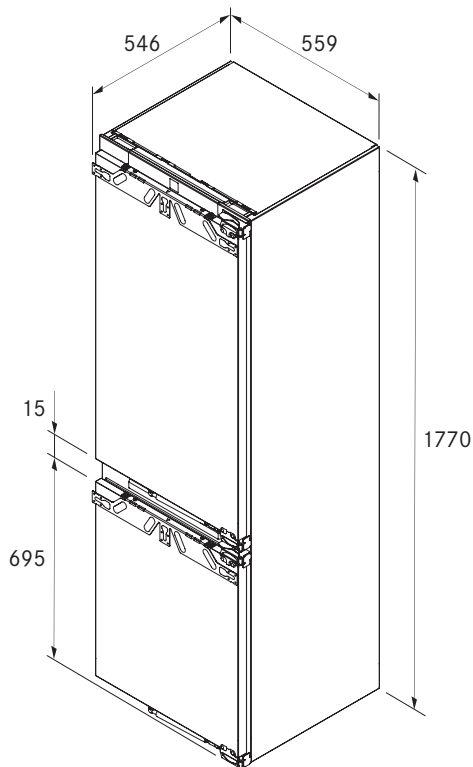

### Technical data

Maximum power rating	1,4 A
Supply voltage	220 - 240 V ~
Frequency	50 - 60 Hz
Number of controllable cooling circuits	2
Adjustable temperature range of refrigeration compartment	+3 °C to +9 °C
Number of BORA Fresh zero trays	2
Maximum filter service life	1 year
Number of refrigeration compartment shelves	5
Freezer compartment temperature range	-15 °C to -26 °C
Defrost procedure	NoFrost
Storage time in the event of a fault acc. to GS	9 h
Freezing capacity in 24 h acc. to GS	6 kg / 24 h
Number of drawers in the freezer compartment	3
Installation method	Built-in device
Max. door front weight for refrigeration compartment/ freezer compartment	18 kg/12 kg
Door hinge side	right changeable
Door opening angle	115°
Power supply cable type	country-specific
Dimensions (width x height x depth)	559 x 1770 x 546 mm
Weight	66,6 kg
Weight (incl. accessories/packaging)	69,2 kg
Total volume	245 l
Refrigeration compartment volume	175 l
of which, BORA Fresh zero	71,2 l
Freezer compartment volume	70 l

### Features / Functions

- 3x height-adjustable glass plates
- 3x height-adjustable tinned foods storage shelf incl. silicone mat
- 2x removable BORA Fresh zero drawers incl. pull-out shelves and 1x humidity regulating cover
- 1x multi-tray incl. holding bars
- 1x parting layer incl. multi-pad
- 1x odour filter
- 1x ventilator cover
- 3x freezer drawers
- Refrigerator section dry back panel