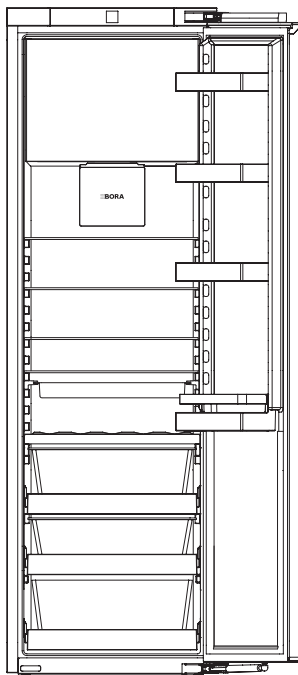

C178KGF

Cool refrigerator with 4-star freezer compartment

Technical data

Maximum power rating	1,2 A
Supply voltage	220 - 240 V ~
Frequency	50 - 60 Hz
Number of controllable cooling circuits	1
Adjustable temperature range of refrigeration compartment	+3 °C to +9 °C
Number of BORA Fresh zero trays	3
Maximum filter service life	1 year
Number of refrigeration compartment shelves	8
Defrost procedure	automatic
Storage time in the event of a fault acc. to GS	14 h
Freezing capacity in 24 h acc. to GS	2 kg / 24 h
Installation method	Built-in device
Max. door front weight	26 kg
Door hinge side	right changeable
Door opening angle	115°
Power supply cable type	country-specific
Dimensions (width x height x depth)	559 x 1770 x 546 mm
Weight	67,9 kg
Weight (incl. accessories/packaging)	71,4 kg
Total volume	276 l
Refrigeration compartment volume	151,3 l
of which, BORA Fresh zero	98,4 l
Freezer compartment volume	27 l

Product description

- BORA Fresh zero
- 4-star freezer compartment incl. Smart Frost
- Premium design
- Easy to use
- Broad range of functions and outstanding flexibility
- Features packages and accessories individually selectable
- Simple cleaning
- BORA Connect - connectivity integrated

Operation

- Set temperature for refrigerator compartment (3 °C to 9 °C)
- BORA Connect
- Cleaning
- Power Cool
- Party
- Eco
- Holiday
- Lock

Features / Functions

- 4x height-adjustable glass plates
- 3x height-adjustable tinned foods storage shelf incl. silicone mat
- 3x removable BORA Fresh zero drawers incl. pull-out shelves and 2x humidity regulating cover
- 1x multi-tray incl. holding bars
- 1x parting layer incl. multi-pad
- 1x odour filter
- 1x ventilator cover
- Refrigerator section dry back panel
- Steamed drawers