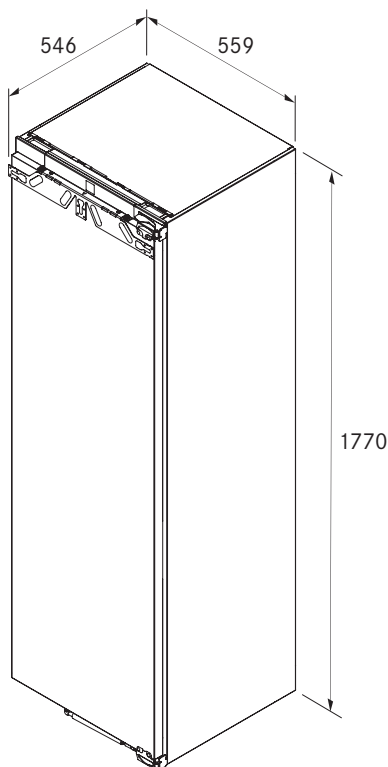

C178KGF

Cool refrigerator with 4-star freezer compartment

Technical data

Maximum power rating	1,2 A
Supply voltage	220 - 240 V ~
Frequency	50 - 60 Hz
Number of controllable cooling circuits	1
Adjustable temperature range of refrigeration compartment	+3 °C to +9 °C
Number of BORA Fresh zero trays	3
Maximum filter service life	1 year
Number of refrigeration compartment shelves	8
Defrost procedure	automatic
Storage time in the event of a fault acc. to GS	14 h
Freezing capacity in 24 h acc. to GS	2 kg / 24 h
Installation method	Built-in device
Max. door front weight	26 kg
Door hinge side	right changeable
Door opening angle	115°
Power supply cable type	country-specific
Dimensions (width x height x depth)	559 x 1770 x 546 mm
Weight	67,9 kg
Weight (incl. accessories/packaging)	71,4 kg
Total volume	276 l
Refrigeration compartment volume	151,3 l
of which, BORA Fresh zero	98,4 l
Freezer compartment volume	27 l

Product description

- BORA Fresh zero
- 4-star freezer compartment incl. Smart Frost
- Premium design
- Easy to use
- Broad range of functions and outstanding flexibility
- Features packages and accessories individually selectable
- Simple cleaning
- BORA Connect - connectivity integrated

Operation

- Set temperature for refrigerator compartment (3 °C to 9 °C)
- BORA Connect
- Cleaning
- Power Cool
- Party
- Eco
- Holiday
- Lock

Features / Functions

- 4x height-adjustable glass plates
- 3x height-adjustable tinned foods storage shelf incl. silicone mat
- 3x removable BORA Fresh zero drawers incl. pull-out shelves and 2x humidity regulating cover
- 1x multi-tray incl. holding bars
- 1x parting layer incl. multi-pad
- 1x odour filter
- 1x ventilator cover
- Refrigerator section dry back panel
- Steamed drawers