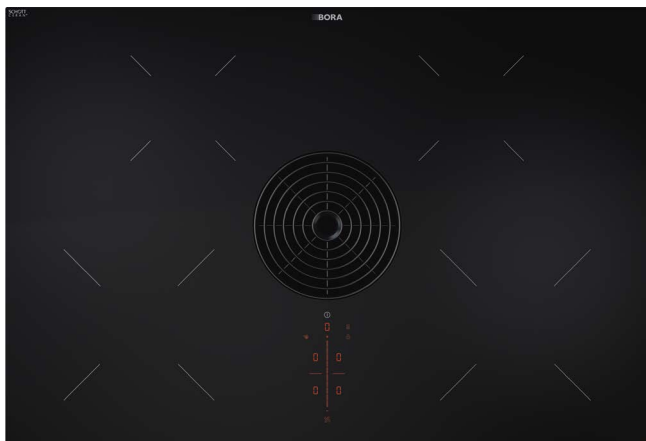

Cooktop

PURA / PURU 760 × 515 mm

BORA Pure induction cooktop with integrated cooktop extractor – exhaust air / recirculation

Air inlet nozzles

PUED

BORA Pure
air inlet nozzle
black

PUEDG

BORA Pure
air inlet nozzle
greige

PUEDR

BORA Pure
air inlet nozzle
red

PUEDL

BORA Pure
air inlet nozzle
light grey

PUEDB

BORA Pure
air inlet nozzle
blue

PUEDO

BORA Pure
air inlet nozzle
orange

PUEDJ

BORA Pure
air inlet
nozzle jade
green

PUEDS

BORA Pure
air inlet
nozzle sun
yellow