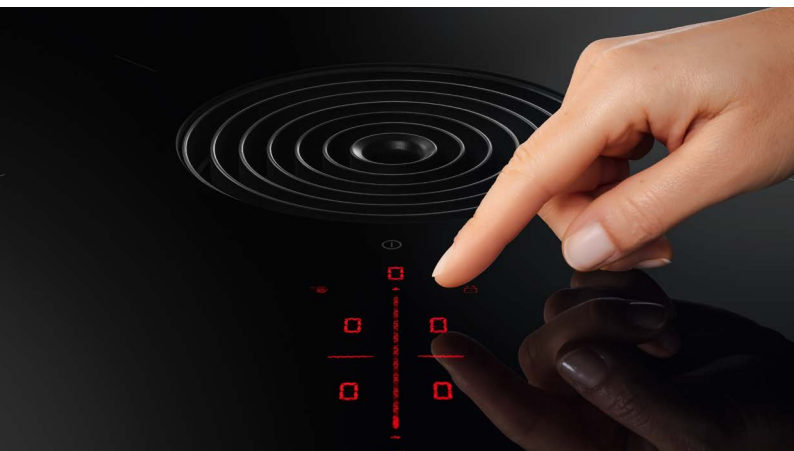

 **BORA**

BORA Pure

BORA Pure highlights

Minimalist design

The cooktop and extractor are ideal for flush installation. Their perfect lines allow them to blend in discreetly and elegantly with any modern kitchen design.

Integrated drip tray

If anything is spilt during cooking, the integrated drip tray safely catches both solids and liquids.

Simple cleaning

All parts that come into contact with cooking vapours can be easily removed through the inlet opening and put in your dishwasher for fuss-free cleaning.