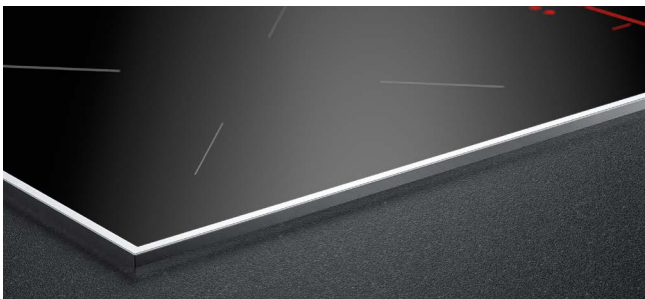

Edge protection for surface mounted models

BKR760 BORA cooktop frame for width 760 mm